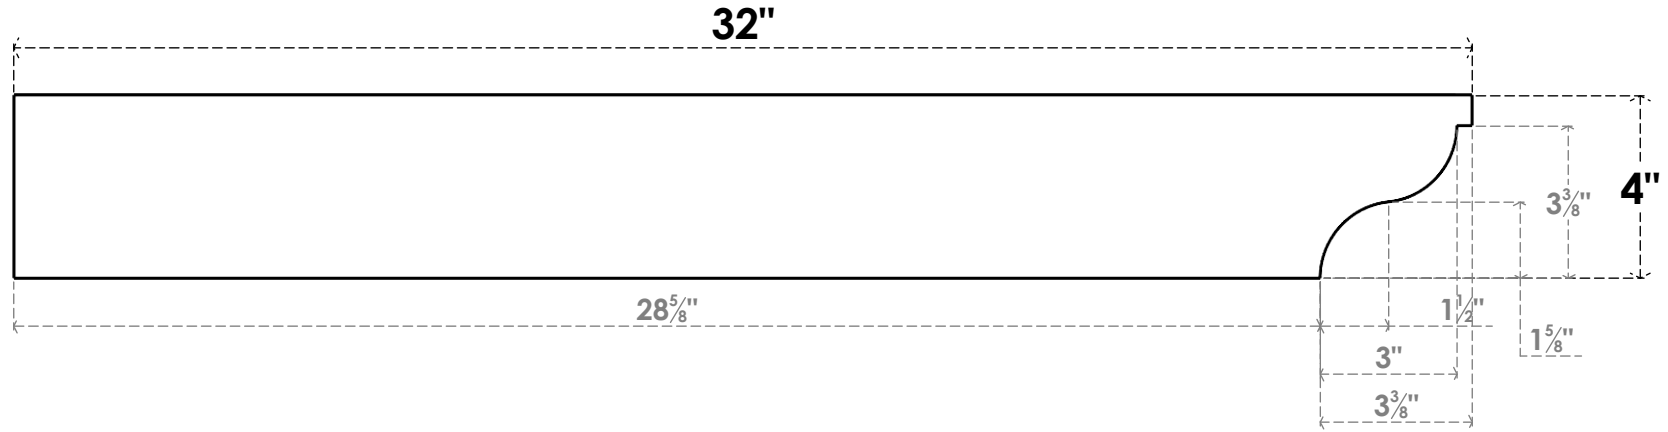

ITEM NUMBER: RFTURO060X04000X32000X004GAR00RCPR

6"W X 4"H X 32"L TIMBERTHANE ROUGH CEDAR GARNER FAUX WOOD OPEN RAFTER TAIL, 4"L END, PRIMED TAN

SIDE PROFILE

FRONT PROFILE

ISOMETRIC

GENERATED DATE : 03/02/2023