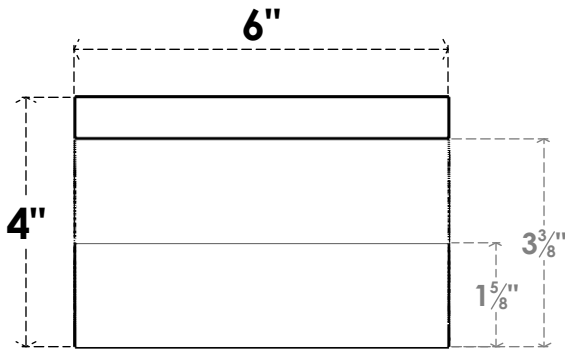

ITEM NUMBER: RFTURO060X04000X32000X004GAR00RCPR

6"W X 4"H X 32"L TIMBERTHANE ROUGH CEDAR GARNER FAUX WOOD OPEN RAFTER TAIL, 4"L END, PRIMED TAN

SIDE PROFILE

FRONT PROFILE

ISOMETRIC

GENERATED DATE : 03/02/2023