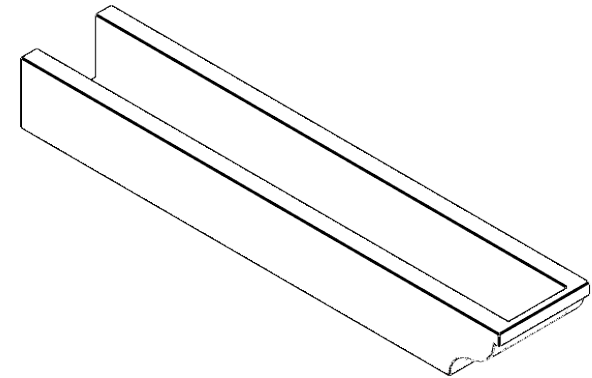

ITEM NUMBER: RFTURO060X04000X32000X004GAR00RCPR

6"W X 4"H X 32"L TIMBERTHANE ROUGH CEDAR GARNER FAUX WOOD OPEN RAFTER TAIL, 4"L END, PRIMED TAN

SIDE PROFILE

FRONT PROFILE

ISOMETRIC

GENERATED DATE : 03/02/2023

EKENA MILLWORK
2300 WEST MAIN ST.
CLARKSVILLE, TX 75426
TOLL FREE: 866-607-0453
WWW.EKENAMILLWORK.COM

NOTES

1. INSTALLATION TO BE COMPLETED IN ACCORDANCE WITH MANUFACTURER'S SPECIFICATIONS.
2. DRAWING MAY NOT BE TO SCALE
3. THIS DRAWING IS INTENDED FOR DESIGN AND PLANNING PURPOSES ONLY.
4. ALL INFORMATION CONTAINED HEREIN WAS CURRENT AT THE TIME OF DEVELOPMENT BUT MUST BE REVIEWED AND APPROVED BY THE PRODUCT MANUFACTURER TO BE CONSIDERED ACCURATE.
5. TIMBERTHANE ARCHITECTURAL PRODUCTS ARE MADE FROM HIGH DENSITY URETHANE AND COME FACTORY PRIMED